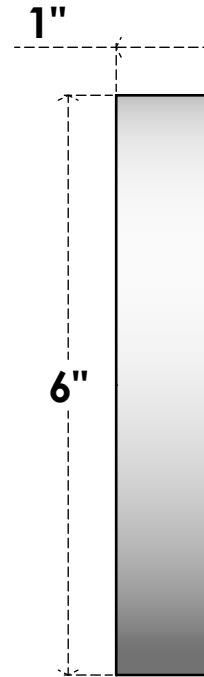

ROSP060X060X100GRY02

6"W X 6"H X 1"P STANDARD GRAYSON BULLSEYE ROSETTE WITH SQUARE EDGE, ARCHITECTURAL GRADE PVC

FRONT

SIDE

EKENA MILLWORK
2300 WEST MAIN ST.
CLARKSVILLE, TX 75426
TOLL FREE: 866-607-0453
WWW.EKENAMILLWORK.COM

NOTES

1. INSTALLATION TO BE COMPLETED IN ACCORDANCE WITH MANUFACTURER'S SPECIFICATIONS.
2. DRAWING MAY NOT BE TO SCALE
3. THIS DRAWING IS INTENDED FOR DESIGN AND PLANNING PURPOSES ONLY.
4. ALL INFORMATION CONTAINED HEREIN WAS CURRENT AT THE TIME OF DEVELOPMENT BUT MUST BE REVIEWED AND APPROVED BY THE PRODUCT MANUFACTURER TO BE CONSIDERED ACCURATE.
5. ARCHITECTURAL GRADE PVC PRODUCTS ARE MADE FROM EXPANDED CELLULAR PVC AND COME NATURALLY WHITE BUT MAY BE PAINTED