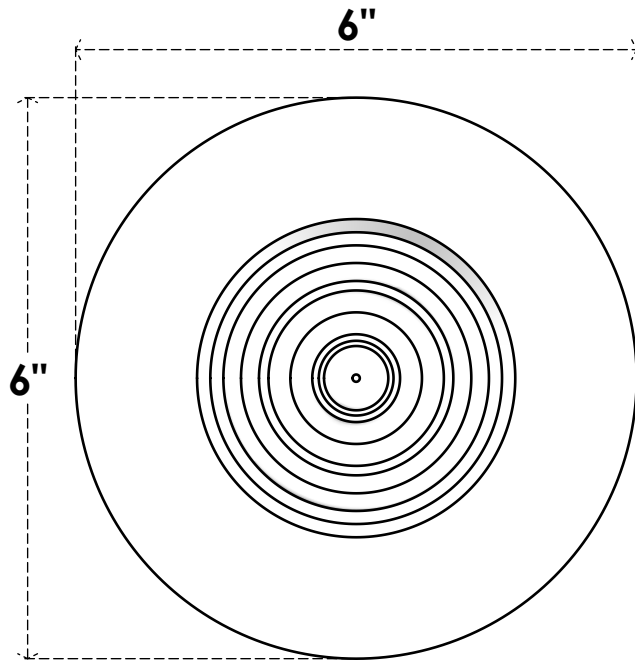

ROSP060X060X100GRY02

6"W X 6"H X 1"P STANDARD GRAYSON BULLSEYE ROSETTE WITH SQUARE EDGE, ARCHITECTURAL GRADE PVC

FRONT

SIDE

EKENA MILLWORK
2300 WEST MAIN ST.
CLARKSVILLE, TX 75426
TOLL FREE: 866-607-0453
WWW.EKENAMILLWORK.COM